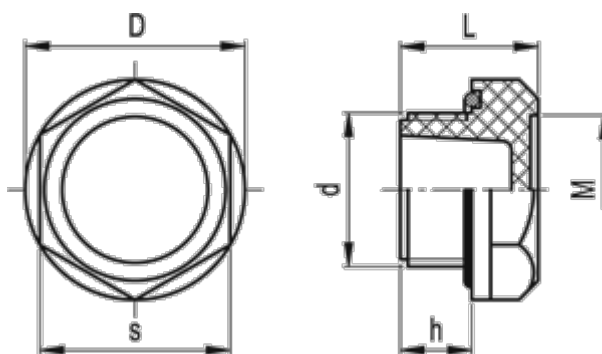

Data Sheet

Article number: 2311158286

Description: E+G Plug
TNR.16x1.5

Measures

D	= 25.5
d	= M16x1.5
h	= 10
L	= 18
M	= 17
s	= 22
Tightening (N m)	=
Weight (g)	= 6